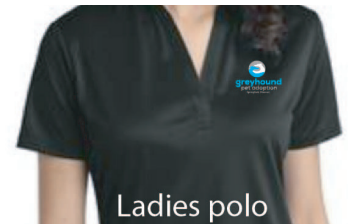

Mail to:

**GPA - Springfield, MO,
2016 S. Arlington Ter,
Springfield, MO 65804**